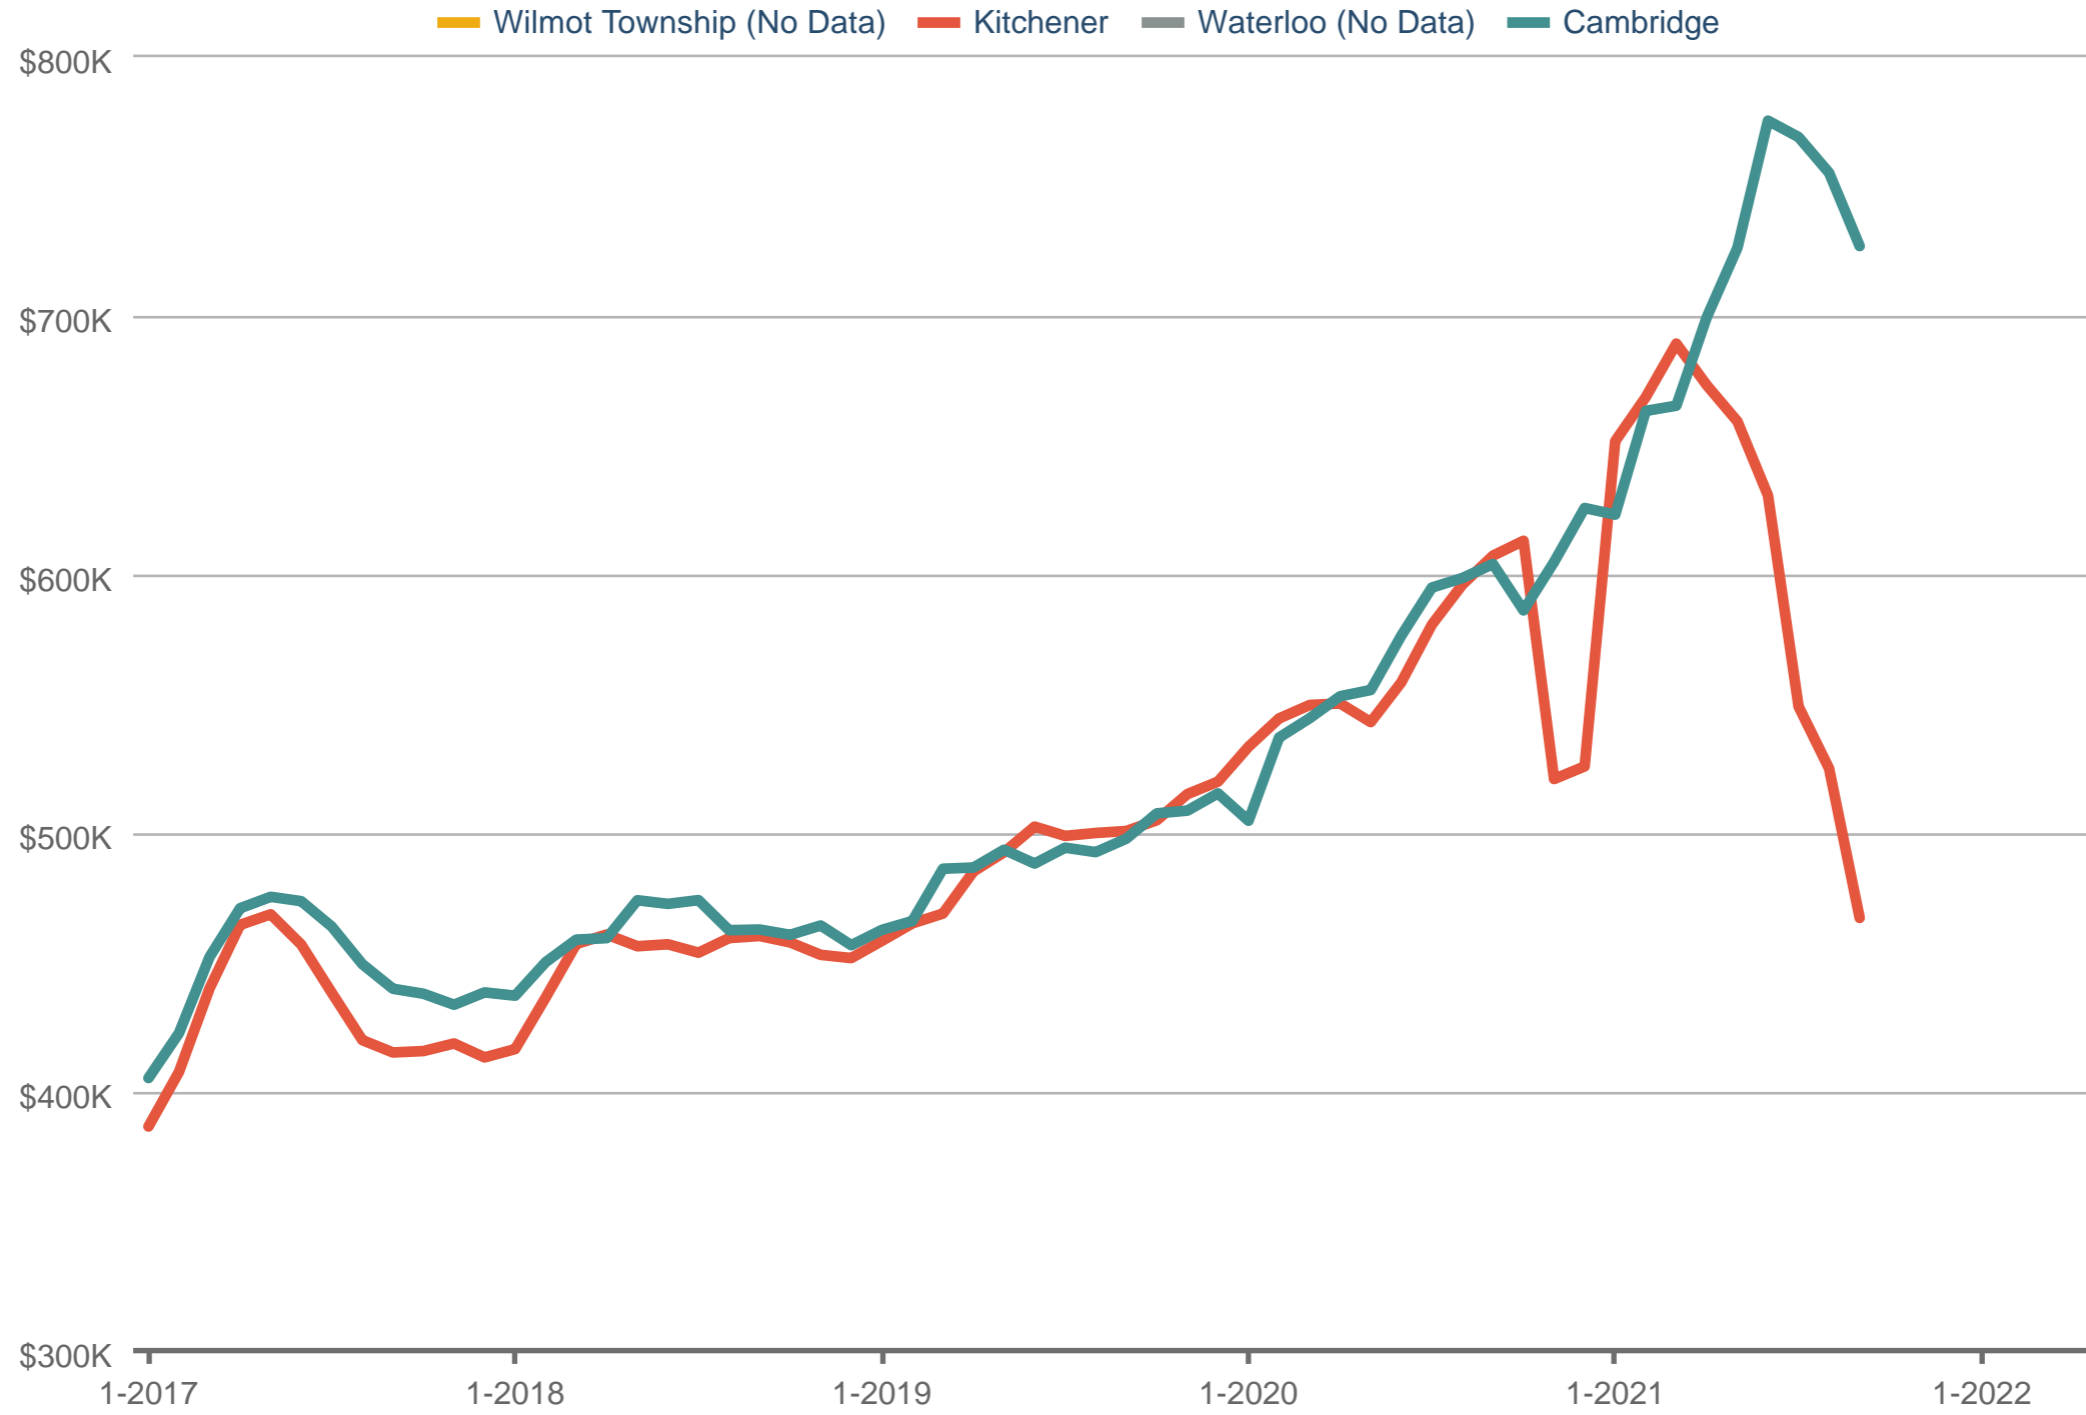

Average Sales Price

Wilmot Township & Kitchener & Waterloo & Cambridge

Each data point is three months of activity. Data is from May 27, 2022.