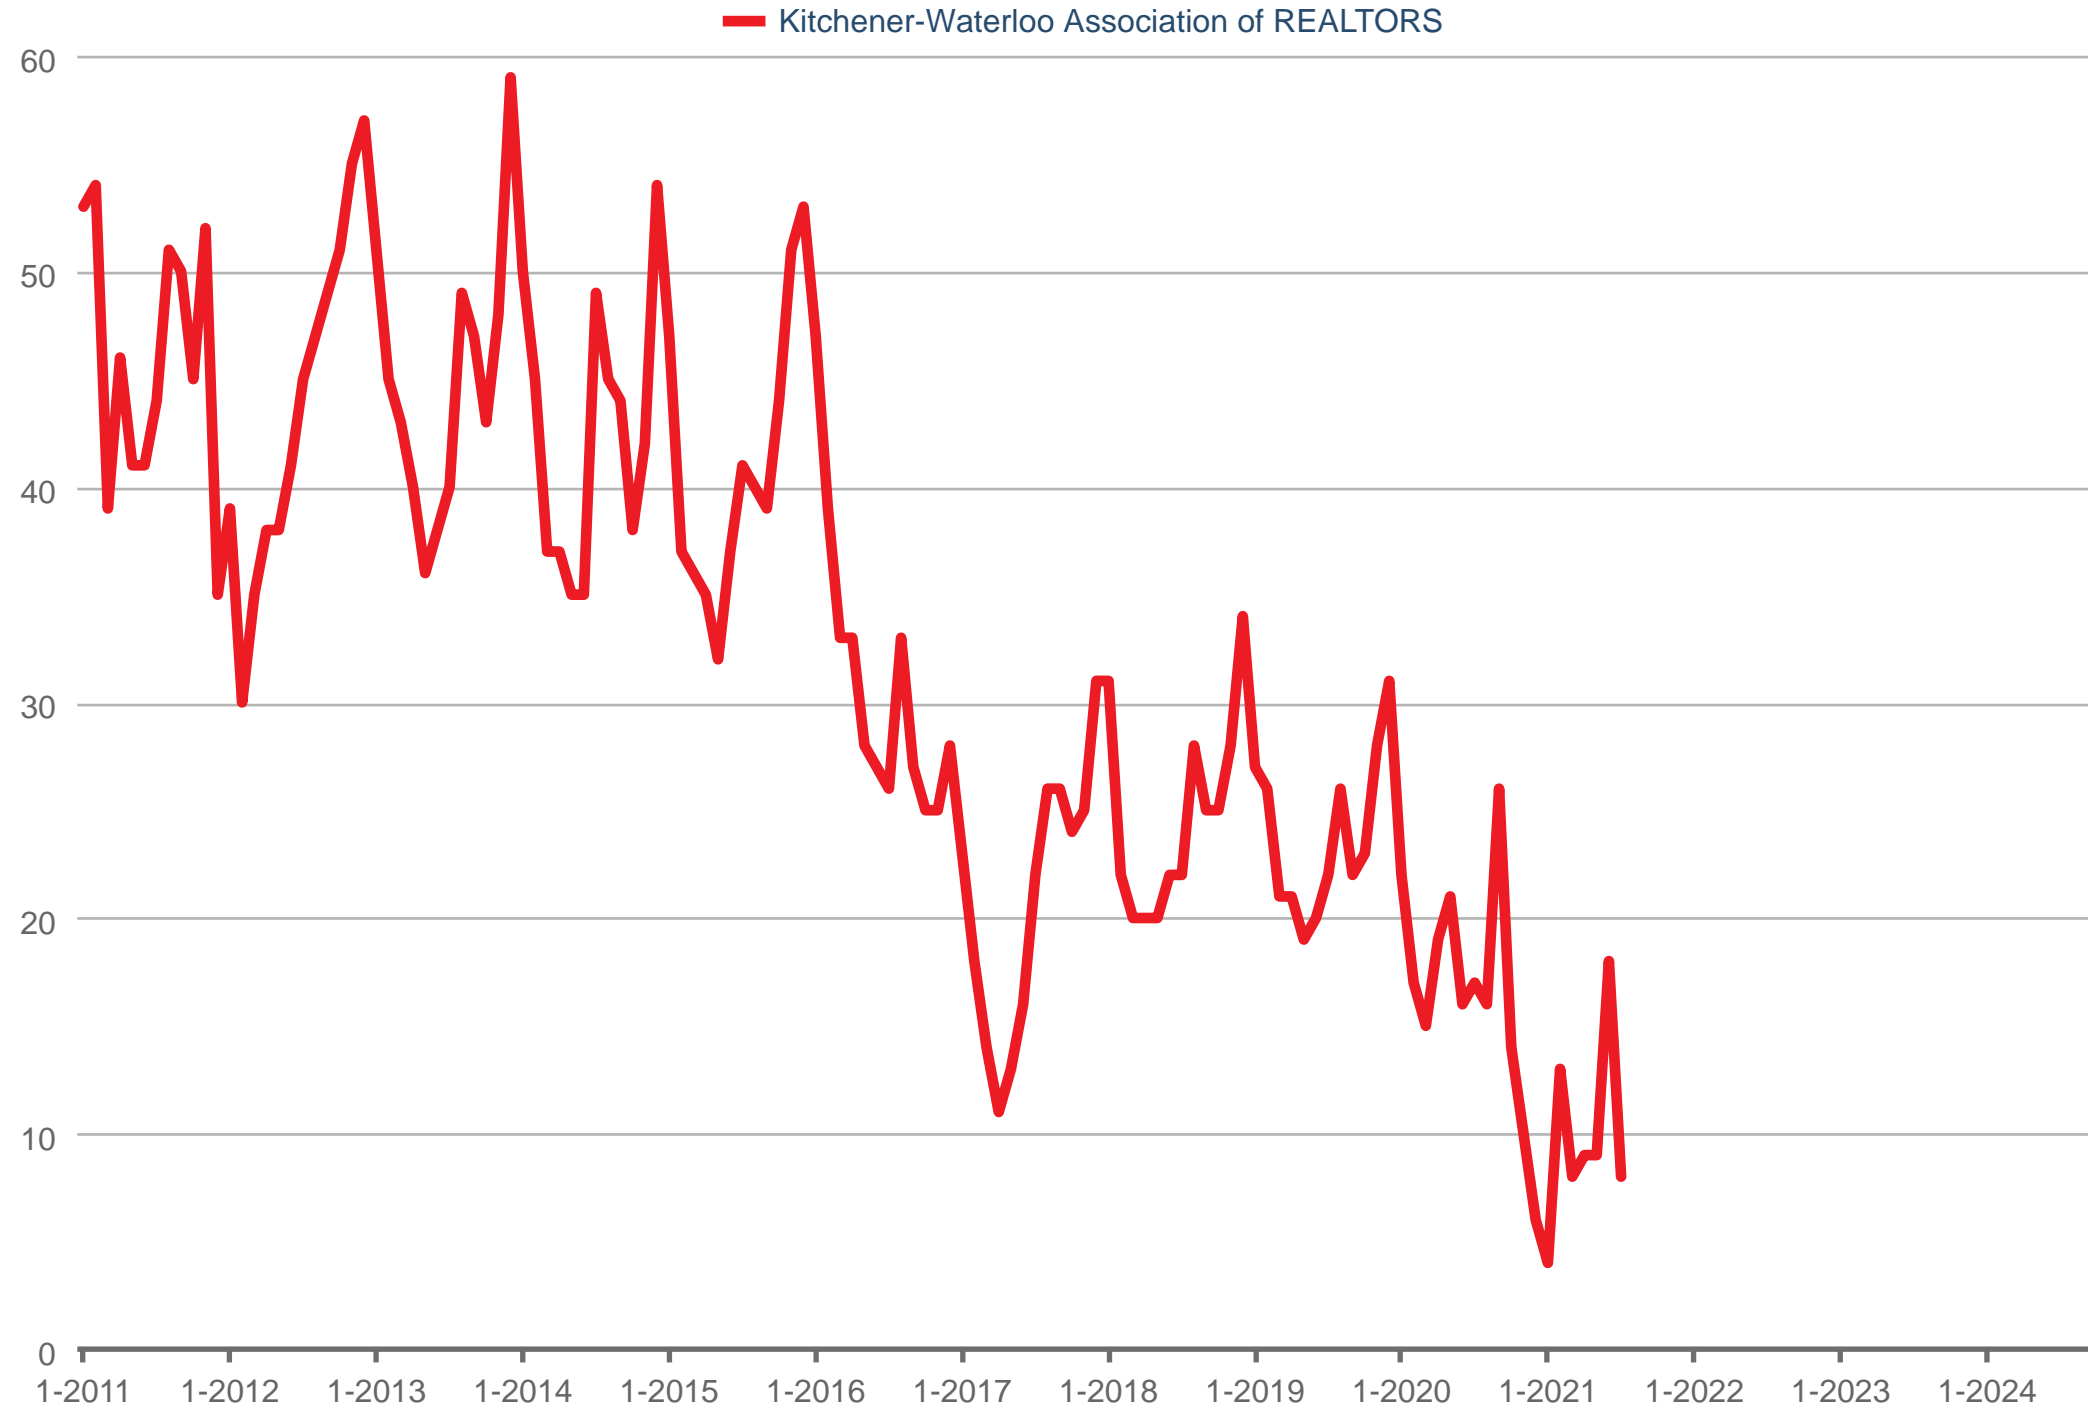

Promoting and supporting REALTORS® in serving the real estate needs of our community since 1937.

Average Days on Market

Kitchener-Waterloo Association of REALTORS

Each data point is one month of activity. Data is from October 13, 2024.